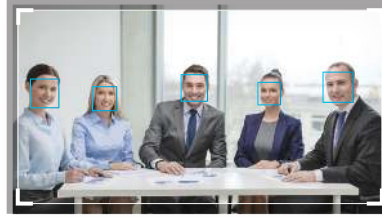

PHYSICAL CHARACTERISTICS

- Camera: 650 x 100 x 109.5 mm/2.133 kg
- Remote control: 200 x 50 x 21 mm/0.09 kg

AUDIO

- Microphones: 2 unidirectional microphones supporting 6 m pickup
- 5Wx2 stereo full range speakers with professional bass port tuned for communication
- Volume up to 96 dB SPL at 1/2 meter
- Echo cancellation
- Noise suppression
- 3.5 mm Line-in (aux) cable connects BYOD smartphones or PCs as speakerphones

COMPATIBLE APPLICATIONS

- ZOOM, Microsoft® Teams, Skype™ for Business, Skype™, Google Hangouts, Intel® Unite™, RingCentral, BlueJeans, V-Cube, LiveOn, CyberLink U Meeting®, TrueConf, Adobe Connect, Cisco WebEx®, Fuze, GoToMeeting™, Microsoft® Lync™, Vidyo, vMix, WebRTC, Wirecast, XSplit

CONNECTIVITY

- 12V/5A power adaptor
- Mini DIN6 for RS232 connection
- USB type C connector
- HDMI out connection (DisplayLink)
- Phone in (3.5 mm audio Jack)
- Mic input
- Wireless connection to mobile devices**

**Wireless function is not supported in the USA and some other countries. Please contact a local agent for details.

**Wireless connection does not support wireless speakerphone devices.

AVer SmartFrame Captures Everyone

Embedded with AVer SmartFrame, the VB342+ automatically frames all meeting participants, adjusting the camera zoom, pan, and focus to fit everyone on-screen in seconds without overreacting to unimportant movement. Have an efficient meeting with AVer SmartFrame.