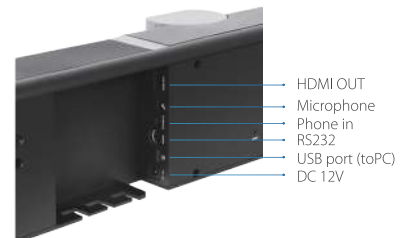

AVer

AVer Information Inc.

CE FC RoHS
COMPLIANT

Distributor/Dealer